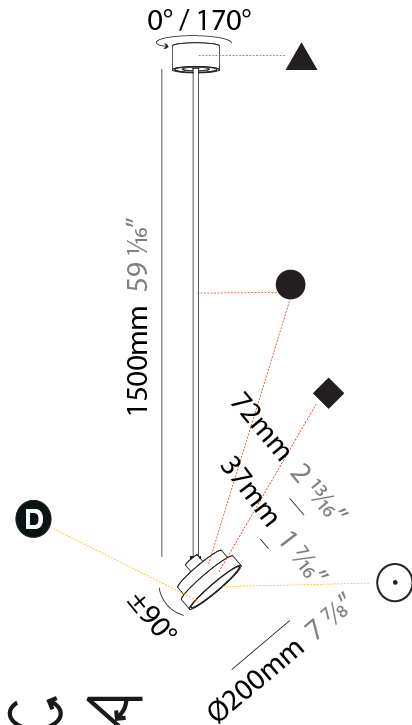

GENERAL

Series: Sign Diva Flex
Subseries: Sign Diva Flex
Partner: Prolicht
Division: Architectural
Installation: Suspension
Product Type: Pendant
Mounting Location: Ceiling
Light Distribution: Adjustable

PHYSICAL

Shape: Round
Diameter (mm): 200
Diameter (in): 7 7/8
Height (mm): 1620
Height (in): 63 3/4
Weight (kg): 2.007
Weight (lbs): 4.42
Diffuser: PMMA - Opal / Micro-Prism / Sparkling Secret / Vintage Industrial
Fixture Finish: SSR / BKV / CWI / CRY / HAB / UFT / ITA / RUA / FTG / MYG / LOD / PUS / FRO / FUP / KIA / POP / BLS / SPG / MEY / GOH / CHC / COM / ABZ / JAG / OBR / MOS / ROR
Fixture Material: PMMA / Extruded Aluminum / Steel

ELECTRICAL

Lamp Type: LED (Zhaga Standard)
Input Wattage (W): 12.1
Total Output Wattage (W): 11
Dimming: Tri-Mode (Non-Dimming and Phase Dimming (120Vac only) and 0-10V Dimming)
Driver Included: Yes
Driver Location: Integrated
Driver Type: Constant Current - Universal
Driver Class: Class 2
Input Voltage (V): 120 - 277
Constant Current (MA): 350

LED

Color Temperature (°K): 2700 / 3000 / 3500 / 4000
Max. Delivered Lumen (lm): 836 / 895 / 902 / 921
Nominal Lumen (lm): 1280 / 1370 / 1382 / 1410
CRI: >90 CRI
Lamp Life (hrs): 50000

OPTICAL

Adjustability: Rotational 170°, Tilt 90°

RATINGS AND CERTIFICATIONS

Certified By: Certified for North American Standards
IP rating: IP20